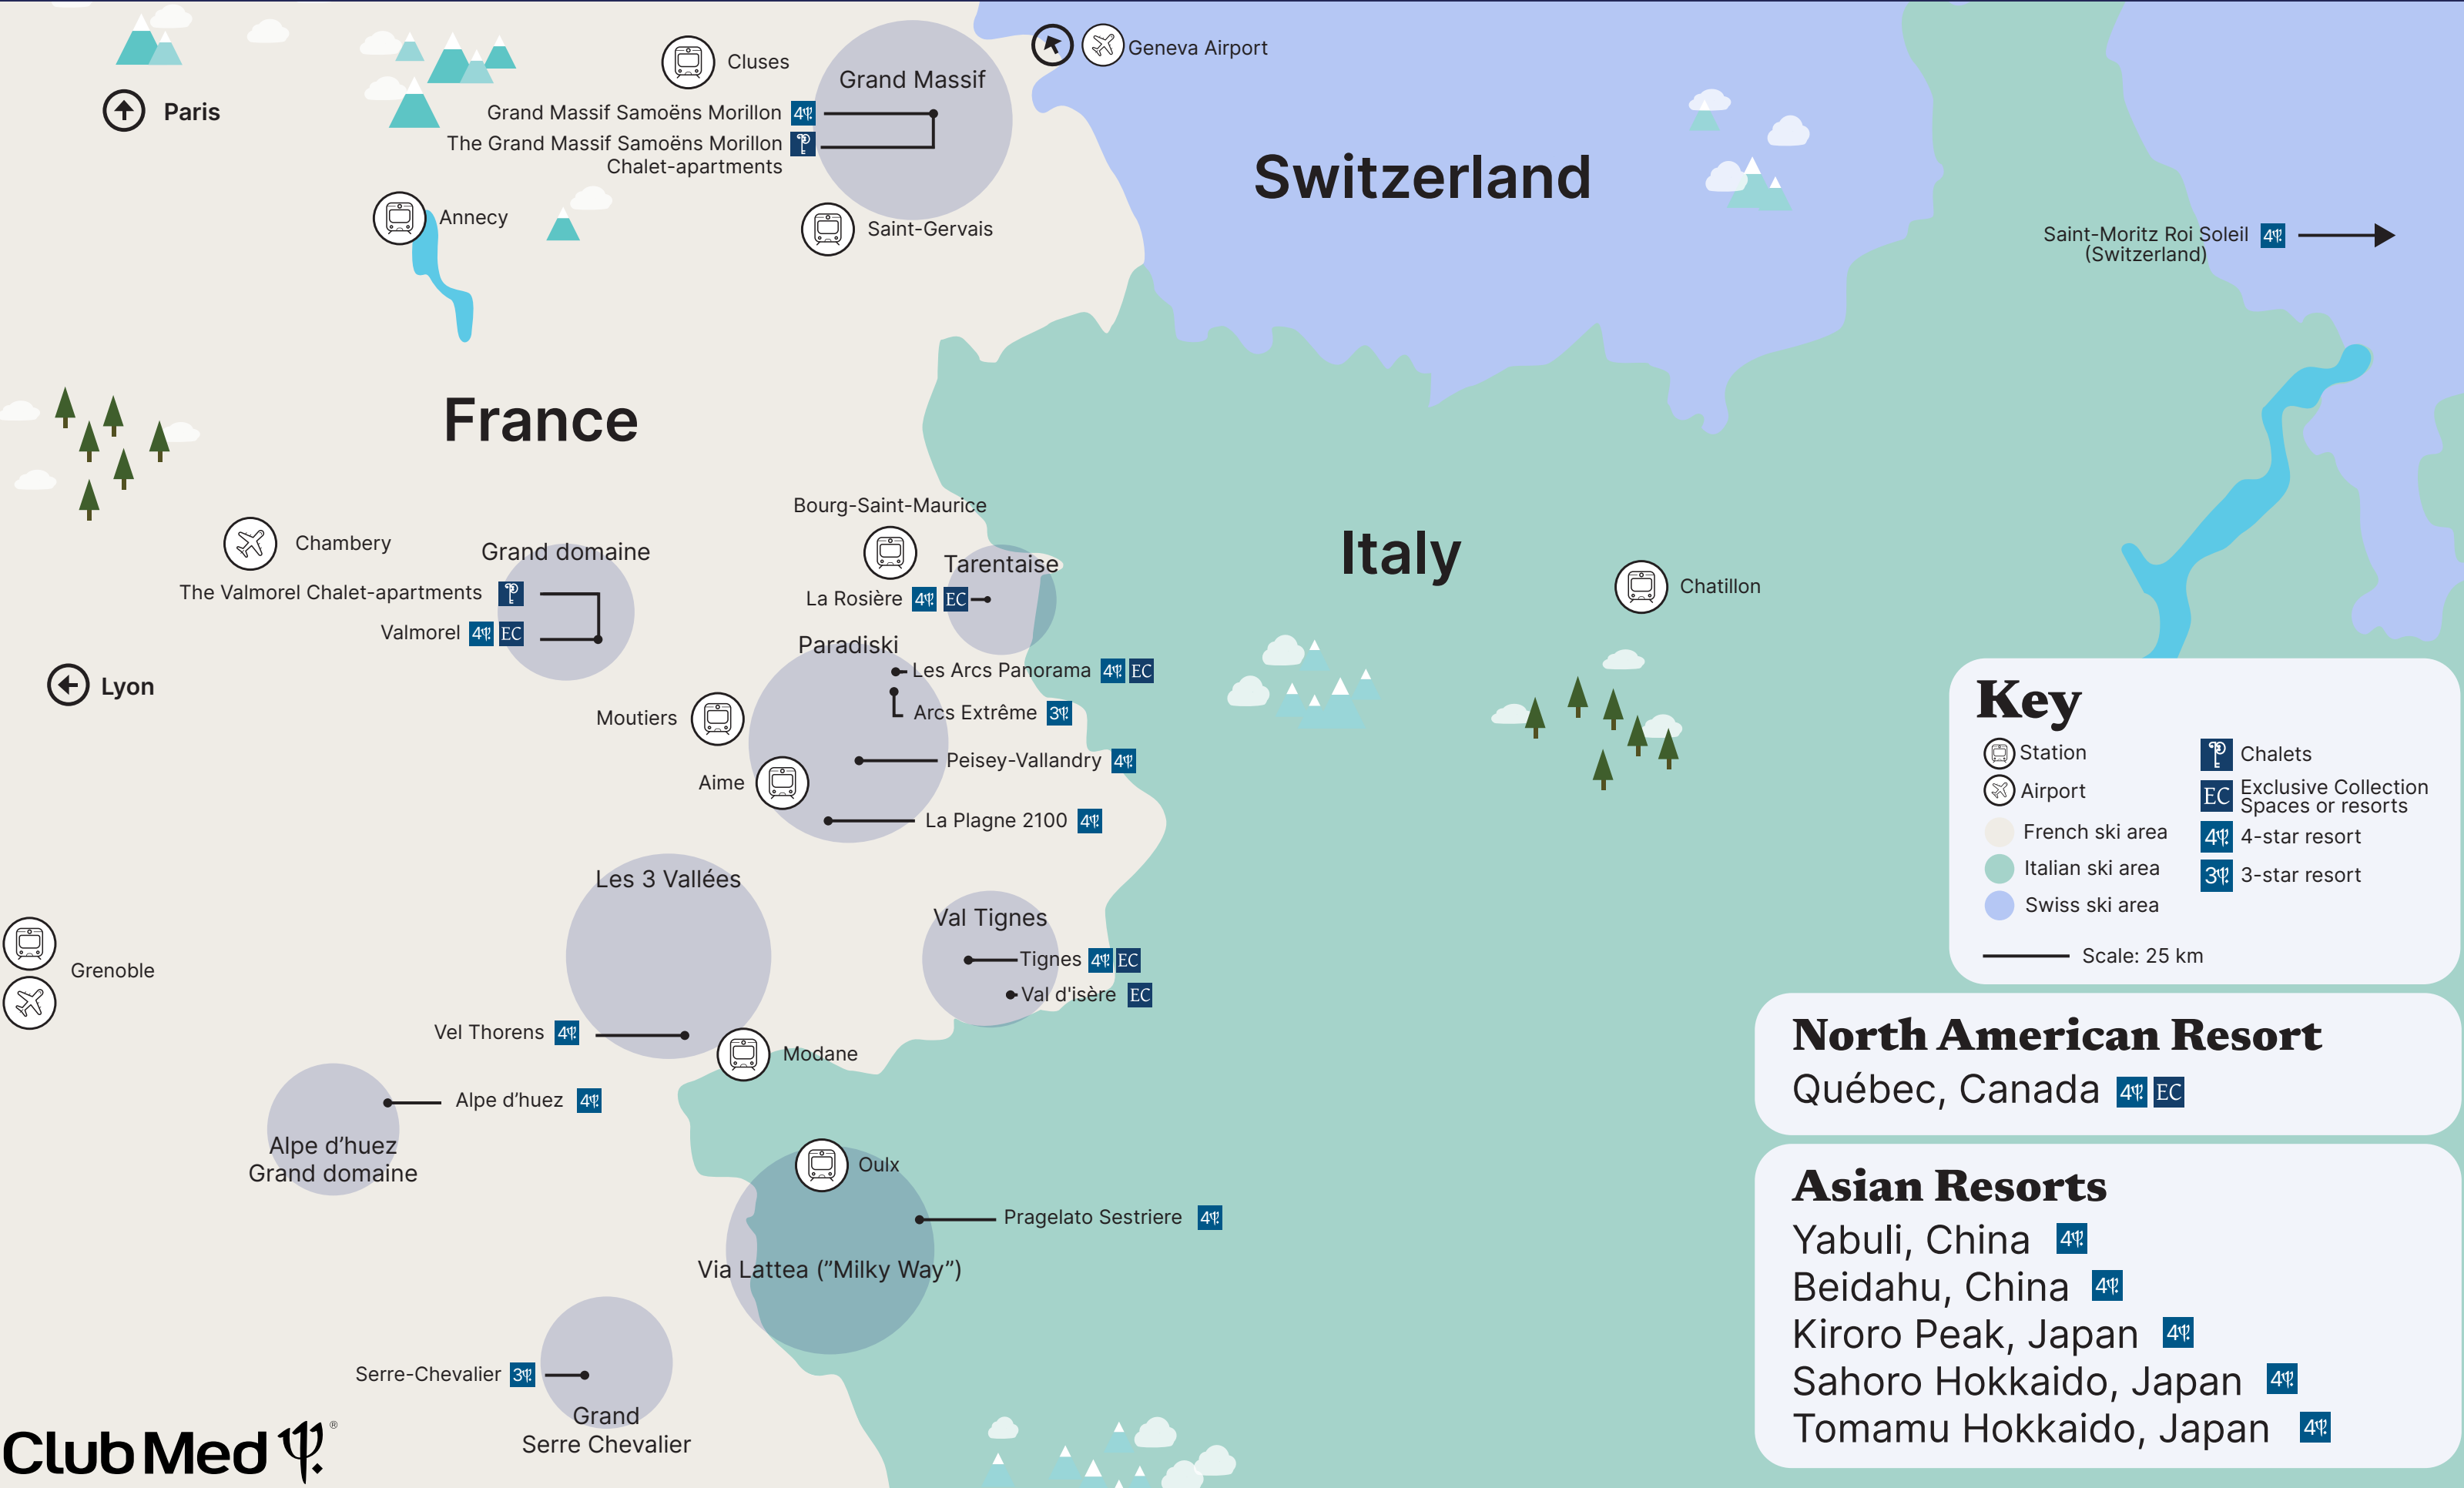

More than 20 all-inclusive ski resorts

Key

- Station
- Airport
- French ski area
- Italian ski area
- Swiss ski area
- Chalets
- EC Exclusive Collection Spaces or resorts
- 4★ 4-star resort
- 3★ 3-star resort

Scale: 25 km

North American Resort

Québec, Canada (4★ EC)

Asian Resorts

- Yabuli, China (4★)
- Beidahu, China (4★)
- Kiroro Peak, Japan (4★)
- Sahoro Hokkaido, Japan (4★)
- Tomamu Hokkaido, Japan (4★)